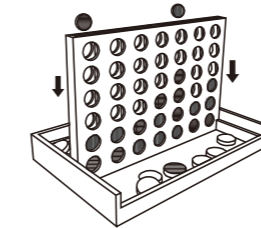

The players keep continue taking turns until one of the players has 4 coloured pieces diagonal, horizontal or vertical in line, then that player wins.

The game ends when the players has 4 coloured pieces horizontal or vertical in line.

If there happen to be a draw when all the coloured pieces are been used the players start again with the same person that started first.